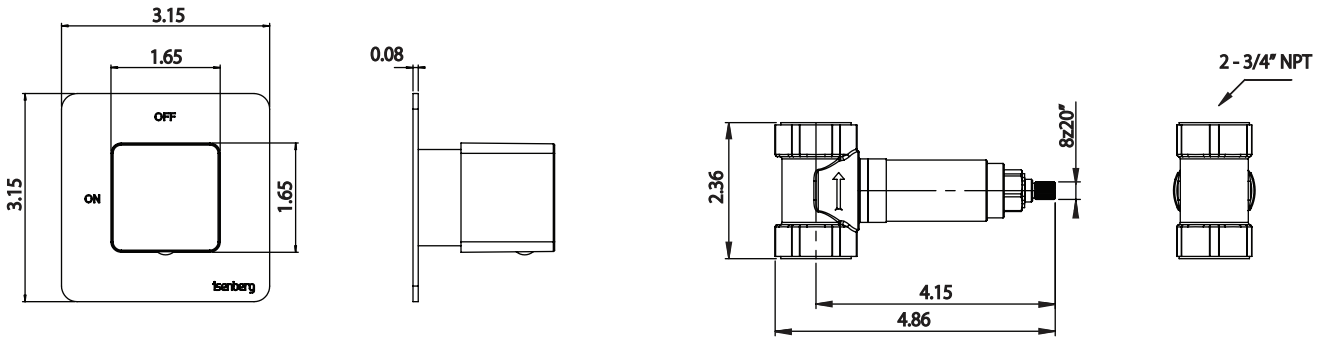

196.4511 | 3/4" Volume Control

SPECIFICATIONS:

- Turn Handle to turn on/off water flow.
- Includes valve (TVH.4511)
- Valve Flow Rate - 13.0 GPM @ 60 PSI
- Extension Available - TVH.E137**

STANDARDS:

- ASME A112.18.1 / CSA B125.1

FAST SHIP FINISHES :

- Chrome - 196.4511CP / Brushed Nickel - 196.4511BN

Belgian Mirror Finish

Legislation Compliance

ZeroDrip Technology

Technical Diagram

See Spec Sheet For TVH.4511 For Detailed Information On Valve.